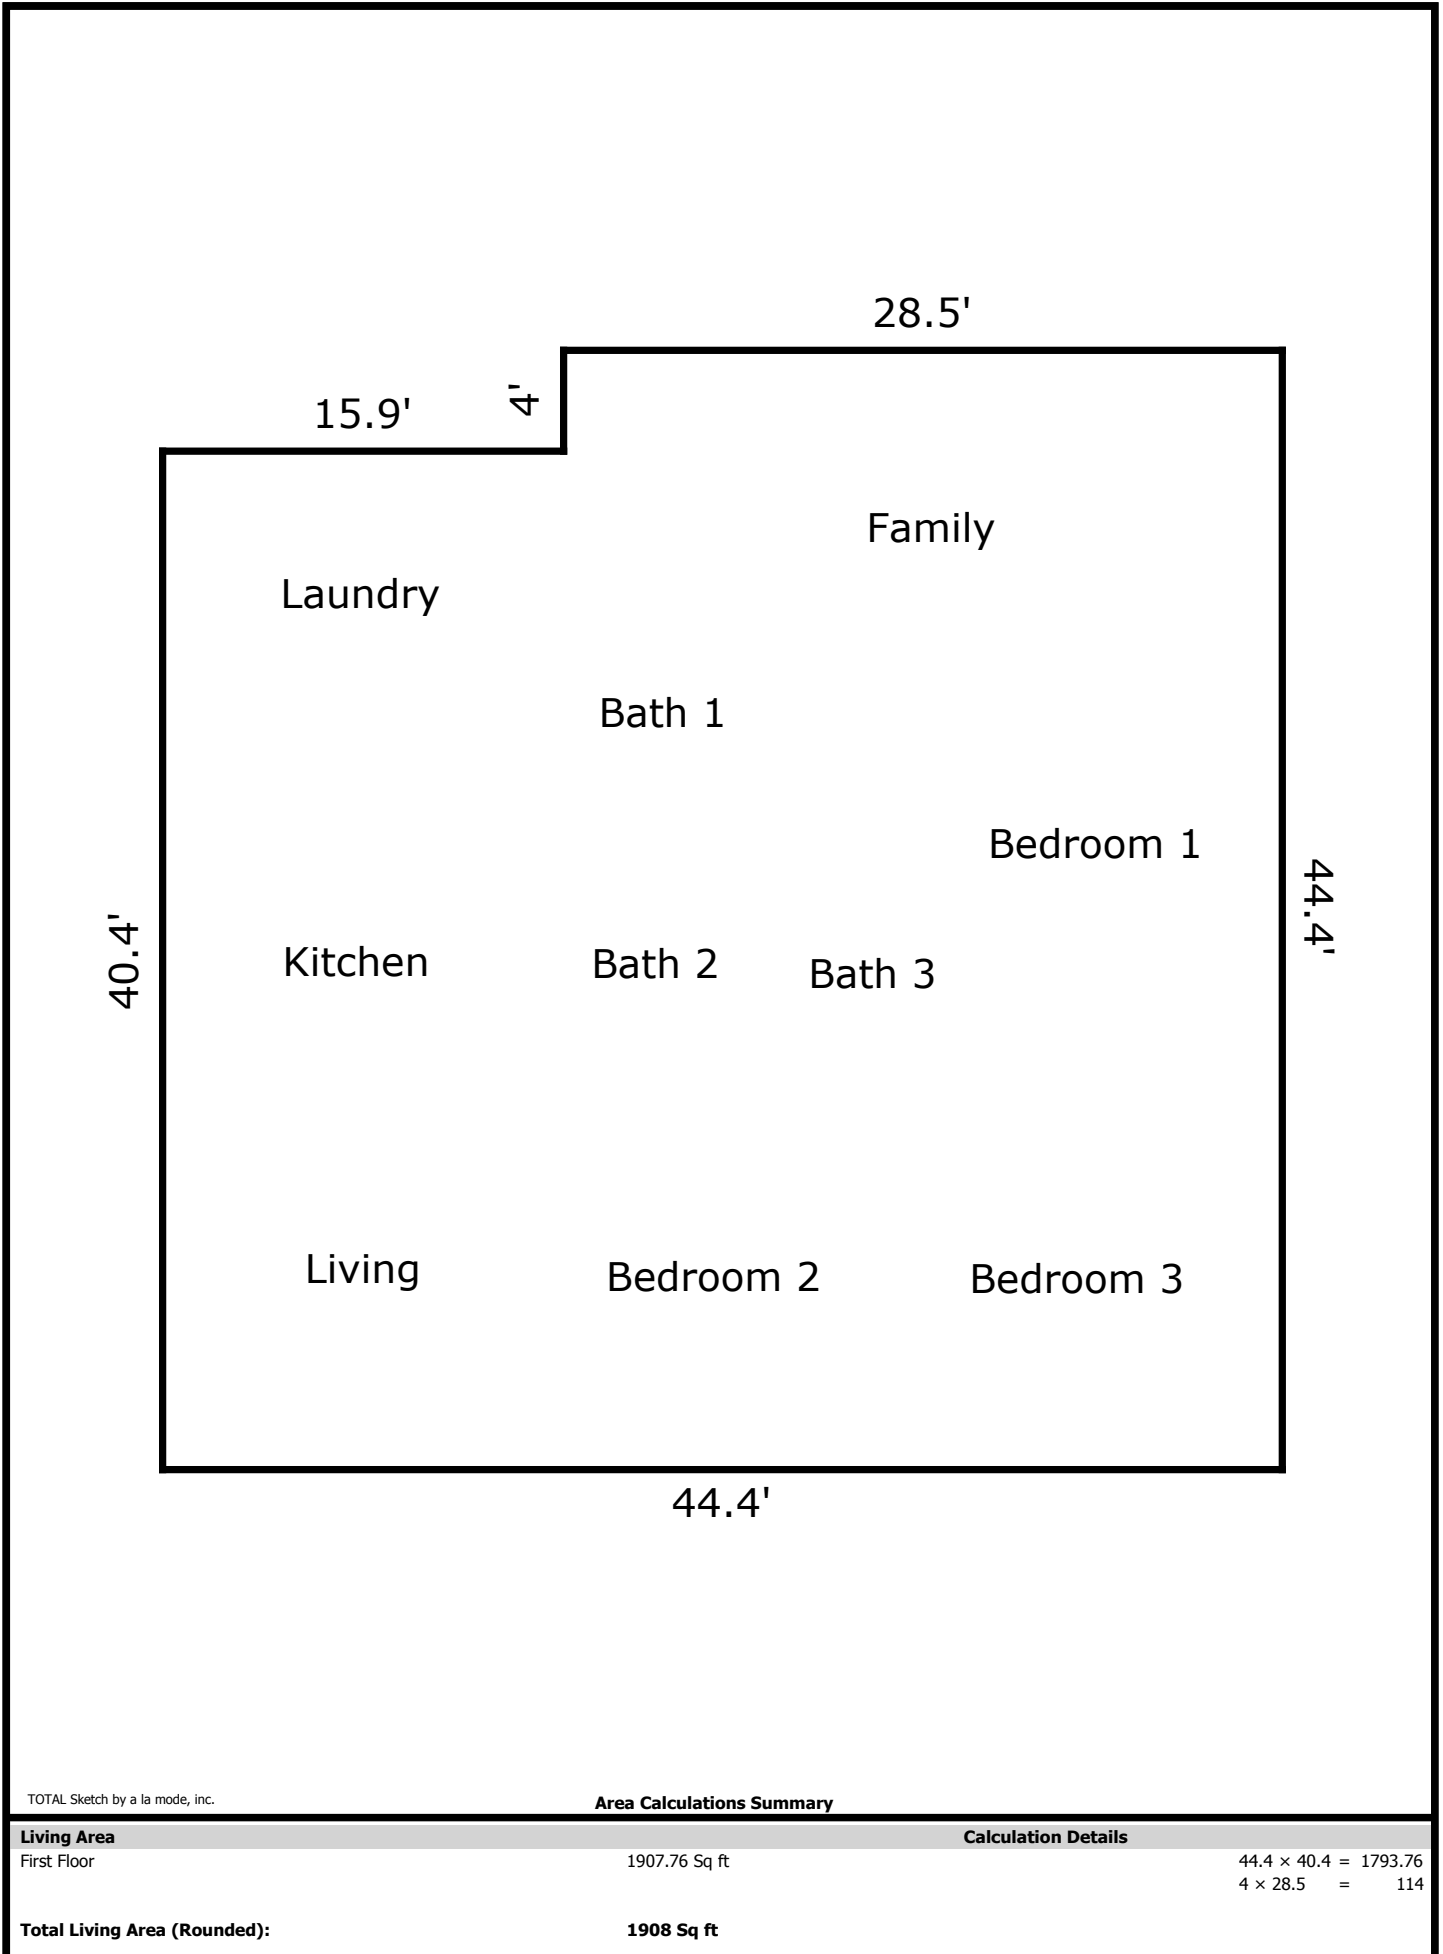

**Subject Street**

### Building Sketch

Borrower	Carl Bailey				
Property Address	110 Shipe Rd				
City	Powell	County	Knox	State	TN
Lender/Client	The Holli McCray Group				
				Zip Code	37849

TOTAL Sketch by a la mode, inc.

#### Area Calculations Summary

Living Area	Calculation Details	
First Floor	1907.76 Sq ft	44.4 × 40.4 = 1793.76 4 × 28.5 = 114
<b>Total Living Area (Rounded):</b>	<b>1908 Sq ft</b>	

**Supplemental Addendum**

File No. 0044645

Borrower	Carl Bailey				
Property Address	110 Shipe Rd				
City	Powell	County	Knox	State	TN      Zip Code 37849
Lender/Client	The Holli McCray Group				

**Measurements for 110 Shipe Rd****1st Floor - 1,908 sf****TOTAL GLA - 1,908 square feet****Dimensions****Living - 20.5 x 15.5****Kitchen - 14 x 12****Family- 27.5 x 15.5****Laundry - 11.5 x 6.5****Bedroom 1 - 13.5 x 11.5****Bedroom 2 - 11.5 x 11****Bedroom 3 - 11.5 x 11****Bathroom 1 - 8 x 6.5****Bathroom 2 - 11.5 x 5****Bathroom 3 - 7 x 7****The above measurements are completed according to appraisal industry standards.**